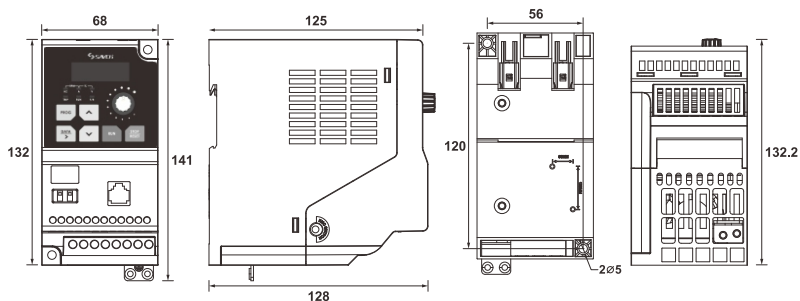

外形与安装尺寸图 External Dimensions

Size 1

Unit: mm

2T0.4G~2T0.75G
4T0.75G~4T1.5G

Size 2

Unit: mm

2T1.5G~2T4.0G
4T2.2G~4T5.5G

Size 3

Unit: mm

4T2.2G