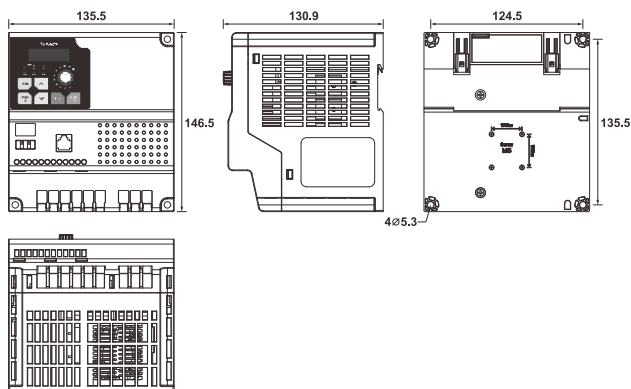

外形与安装尺寸图 External Dimensions

Size 1

Unit: mm

2T0.4G~2T0.75G
4T0.75G~4T1.5G

Size 2

Unit: mm

2T1.5G~2T4.0G
4T2.2G~4T5.5G

Size 3

Unit: mm

4T2.2G